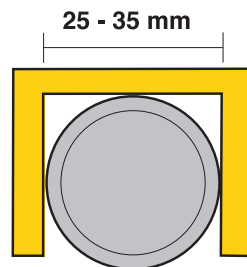

STANDARD SIZE SPECIFICATIONS

STAIR NOSINGS

Width (A)	Width (B)	Width (C)
450mm	50mm	20mm
600mm	75mm	
750mm	100mm	
900mm	215mm	

SAFETY PLATES

Width (A)	Width (B)
600mm	600mm
900mm	600mm
750mm	250mm
900mm	250mm

LADDER RUNGS

Width
25mm
30mm
35mm

INSTALLATION INSTRUCTIONS

Steel/Aluminium/Masonry/Timber/Tile: Fix with self-tapping screws and appropriate adhesive if required.

Steel Grating: Fix with universal saddle clips.