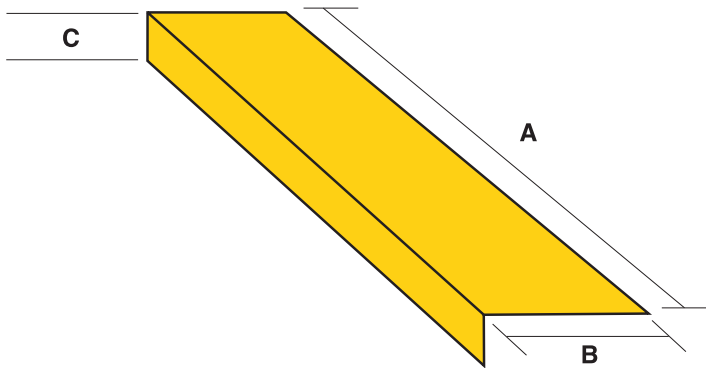

STANDARD SIZE SPECIFICATIONS

STAIR NOSINGS

Width (A)	Width (B)	Width (C)
450mm	50mm	20mm
600mm	75mm	
750mm	100mm	
900mm	215mm	

SAFETY PLATES

Width (A)	Width (B)
600mm	600mm
900mm	600mm
750mm	250mm
900mm	250mm

LADDER RUNGS

Width
25mm
30mm
35mm

INSTALLATION INSTRUCTIONS

Steel/Aluminium/Masonry/Timber/Tile: Fix with self-tapping screws and appropriate adhesive if required.

Steel Grating: Fix with universal saddle clips.