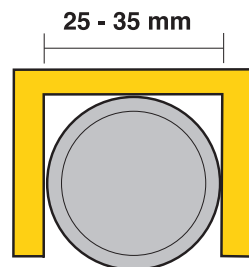

STANDARD SIZE SPECIFICATIONS

STAIR NOSINGS

Width (A)	Width (B)	Width (C)
450mm	50mm	30mm
600mm	75mm	
750mm	100mm	
900mm	215mm	

SAFETY PLATES

Width (A)	Width (B)
600mm	600mm
900mm	600mm
750mm	250mm
900mm	250mm

LADDER RUNGS

Width
25mm
30mm
35mm

INSTALLATION INSTRUCTIONS

Steel/Aluminium/Masonry/Timber/Tile: Fix with self-tapping screws and appropriate adhesive if required.

Steel Grating: Fix with universal saddle clips.