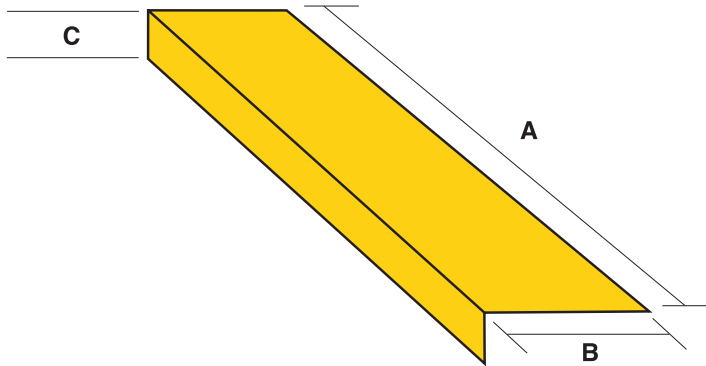

STANDARD SIZE SPECIFICATIONS

STAIR NOSINGS

Width (A)	Width (B)	Width (C)
450mm	50mm	30mm
600mm	75mm	
750mm	100mm	
900mm	215mm	

SAFETY PLATES

Width (A)	Width (B)
600mm	600mm
900mm	600mm
750mm	250mm
900mm	250mm

LADDER RUNGS

Width
25mm
30mm
35mm

INSTALLATION INSTRUCTIONS

Steel/Aluminium/Masonry/Timber/Tile: Fix with self-tapping screws and appropriate adhesive if required.

Steel Grating: Fix with universal saddle clips.